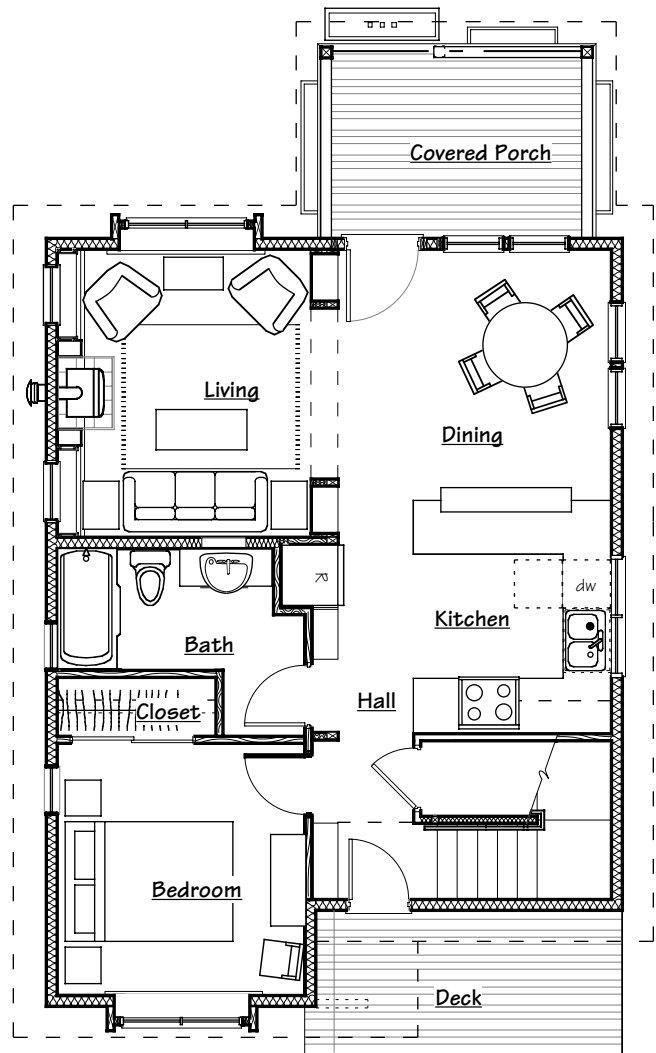

Second Floor Plan

First Floor Plan

ROSS CHAPIN ARCHITECTS

Post Office Box 230 • 195 Second Street • Langley, Washington 98260
 Ph: (360) 221 2373 • Fx: (360) 221 8603 • Em: rchapin@whidbey.com

Erin Plan