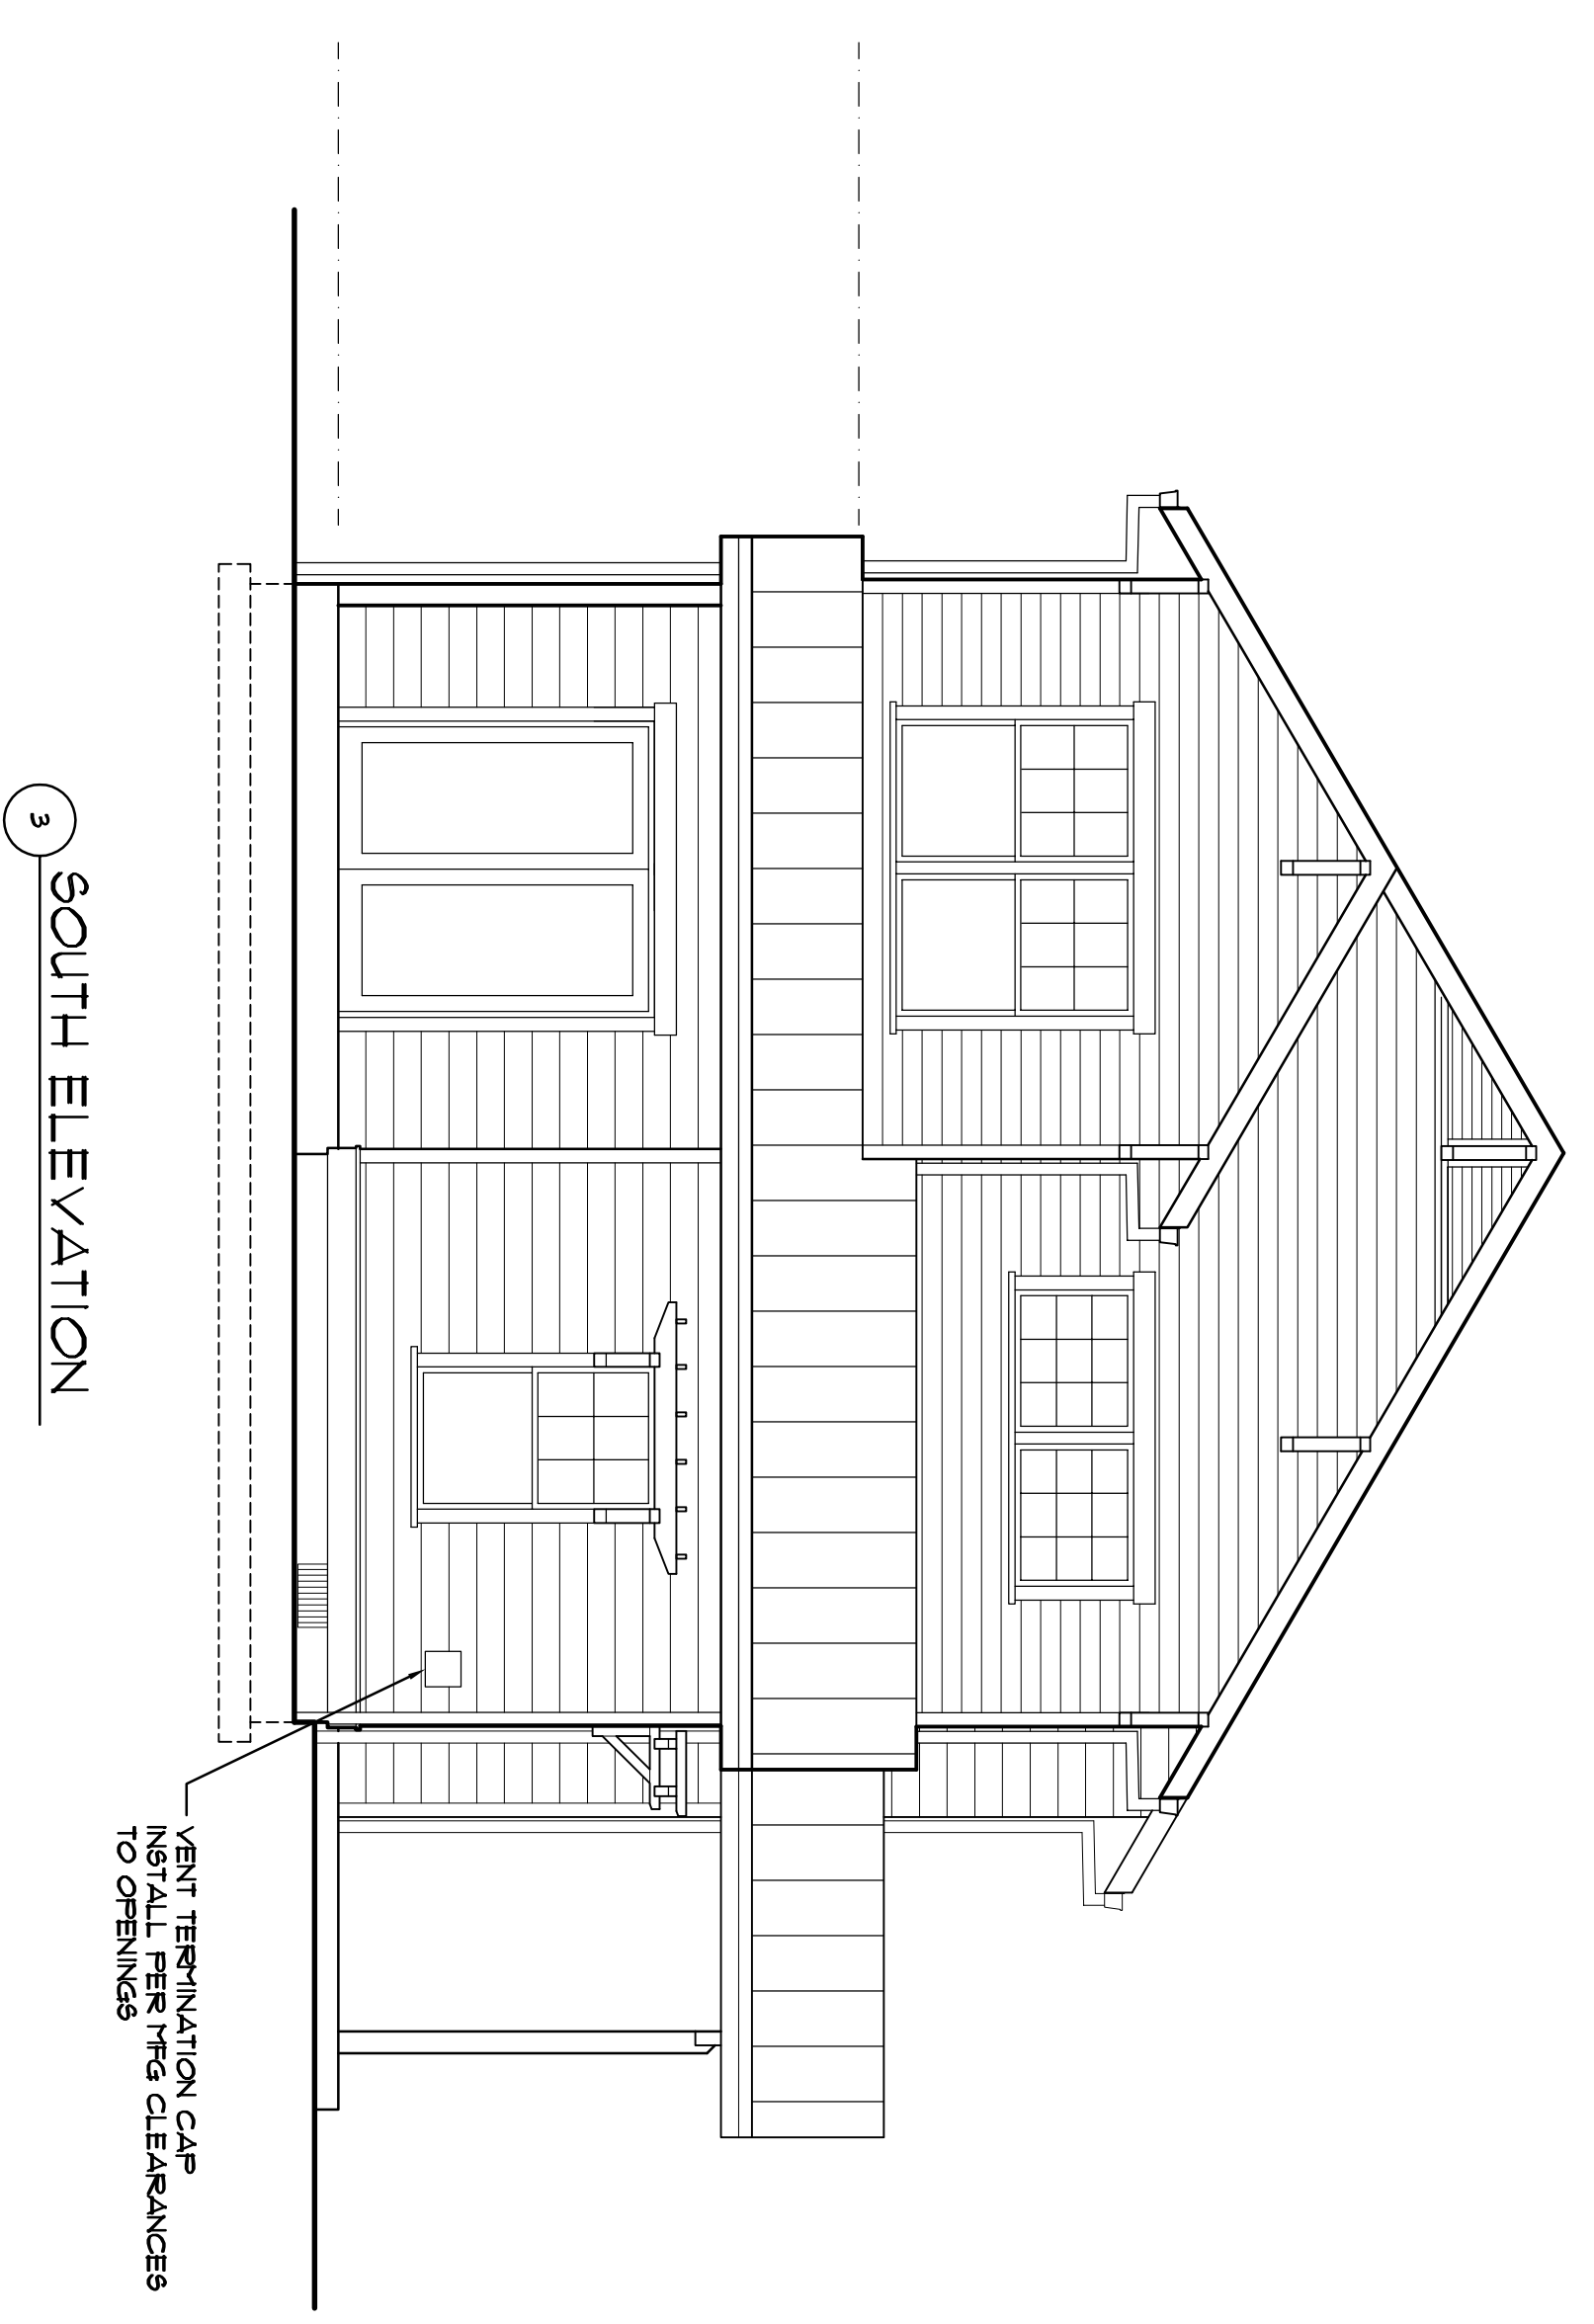

Zervos Group Architects

209 prospect street
 Seattle, WA 98122
 P: 206.464.4144
 F: 360.733.8698
 www.zervosgroup.com

Architecture
 Interior Design
 Planning

6455 REGISTERED ARCHITECT
 SHARON C. ROBINSON
 STATE OF WASHINGTON

SCALE: 1/4" = 1'-0"

0 4

WILD ROSE MEADOW
 4 BEDROOM
 OPAL COMMUNITY
 LAND TRUST
 ELEVATIONS

LOG NO.
 DRAWN
 CHECKED
 REV.
 DATE 08/03/09

FILE NO.
 A3.1

6/2007