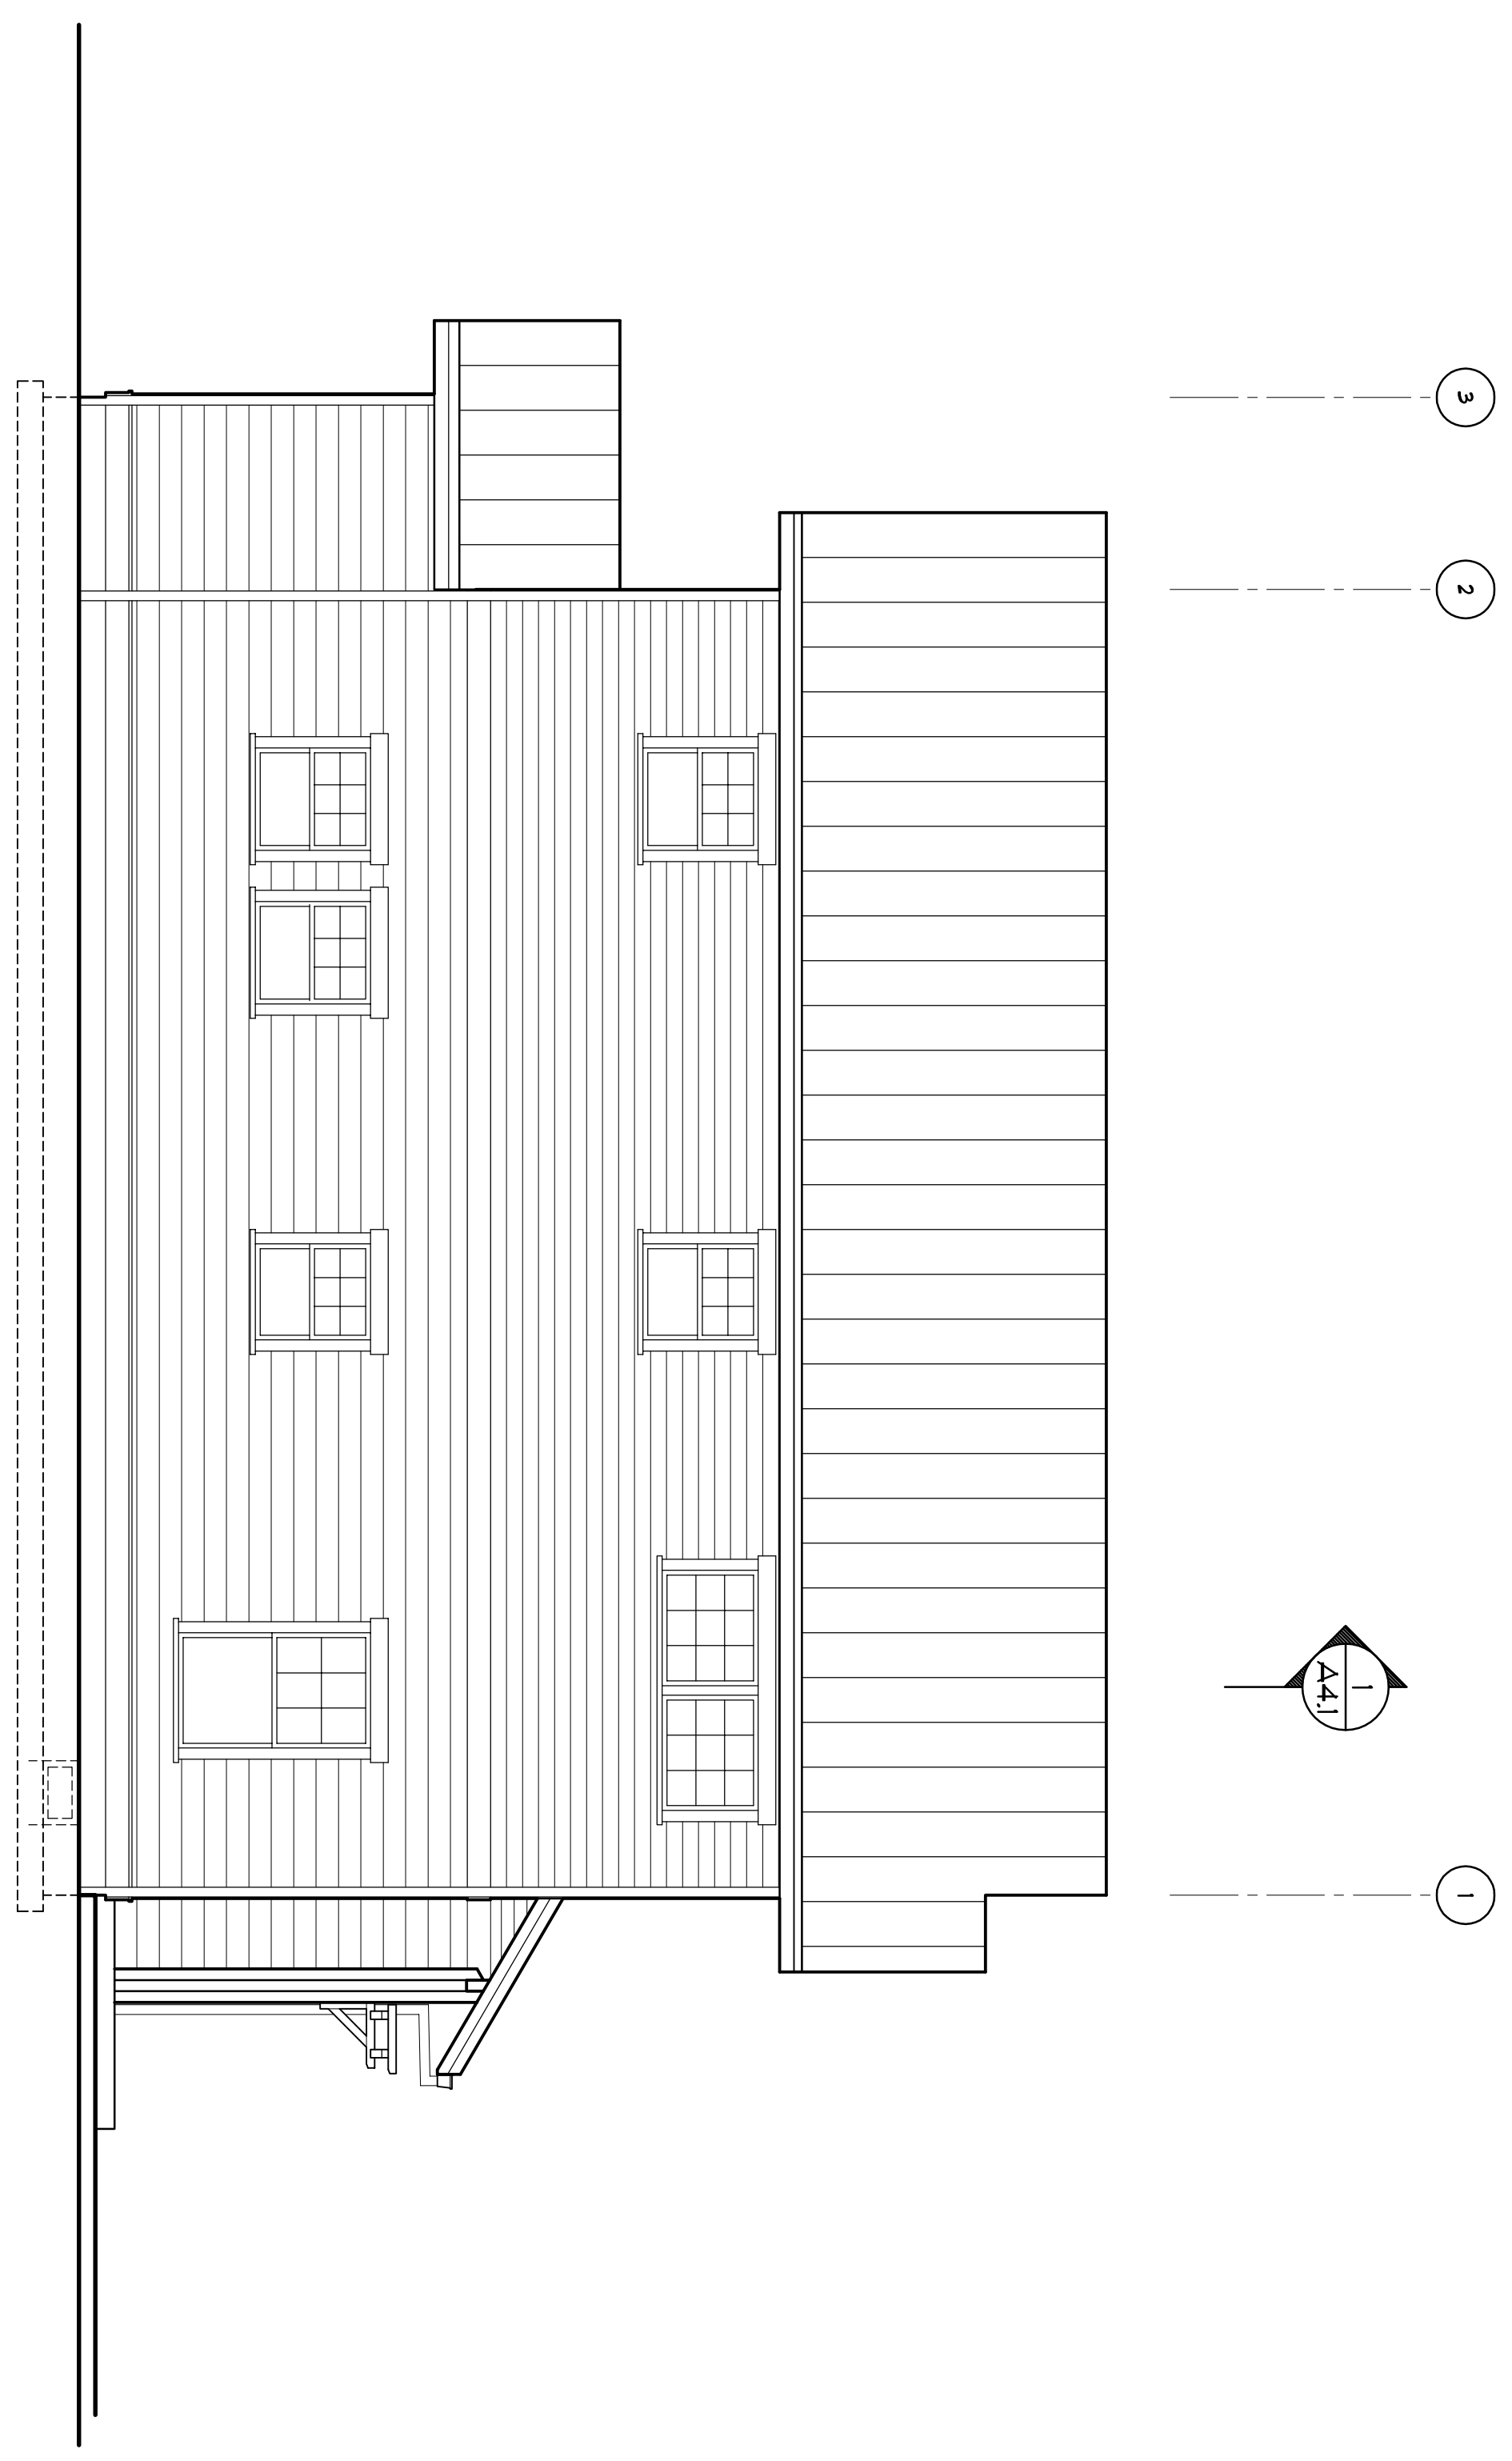

Zervos Group Architects

209 prospect street
 Seattle, WA 98122
 P: 206.464.4144
 F: 360.733.8698
 www.zervosgroup.com

Architecture
 Interior Design
 Planning

6455 REGISTERED ARCHITECT
 SHARON C. ROBINSON
 STATE OF WASHINGTON

SCALE: 1/4" = 1'-0"

0 4

WILD ROSE MEADOW
 4 BEDROOM
 OPAL COMMUNITY
 LAND TRUST
 ELEVATIONS

LOG NO.
 DRAWN
 CHECKED
 REV.
 DATE 08/03/09

FILE NO.
 A3.1

6/2007