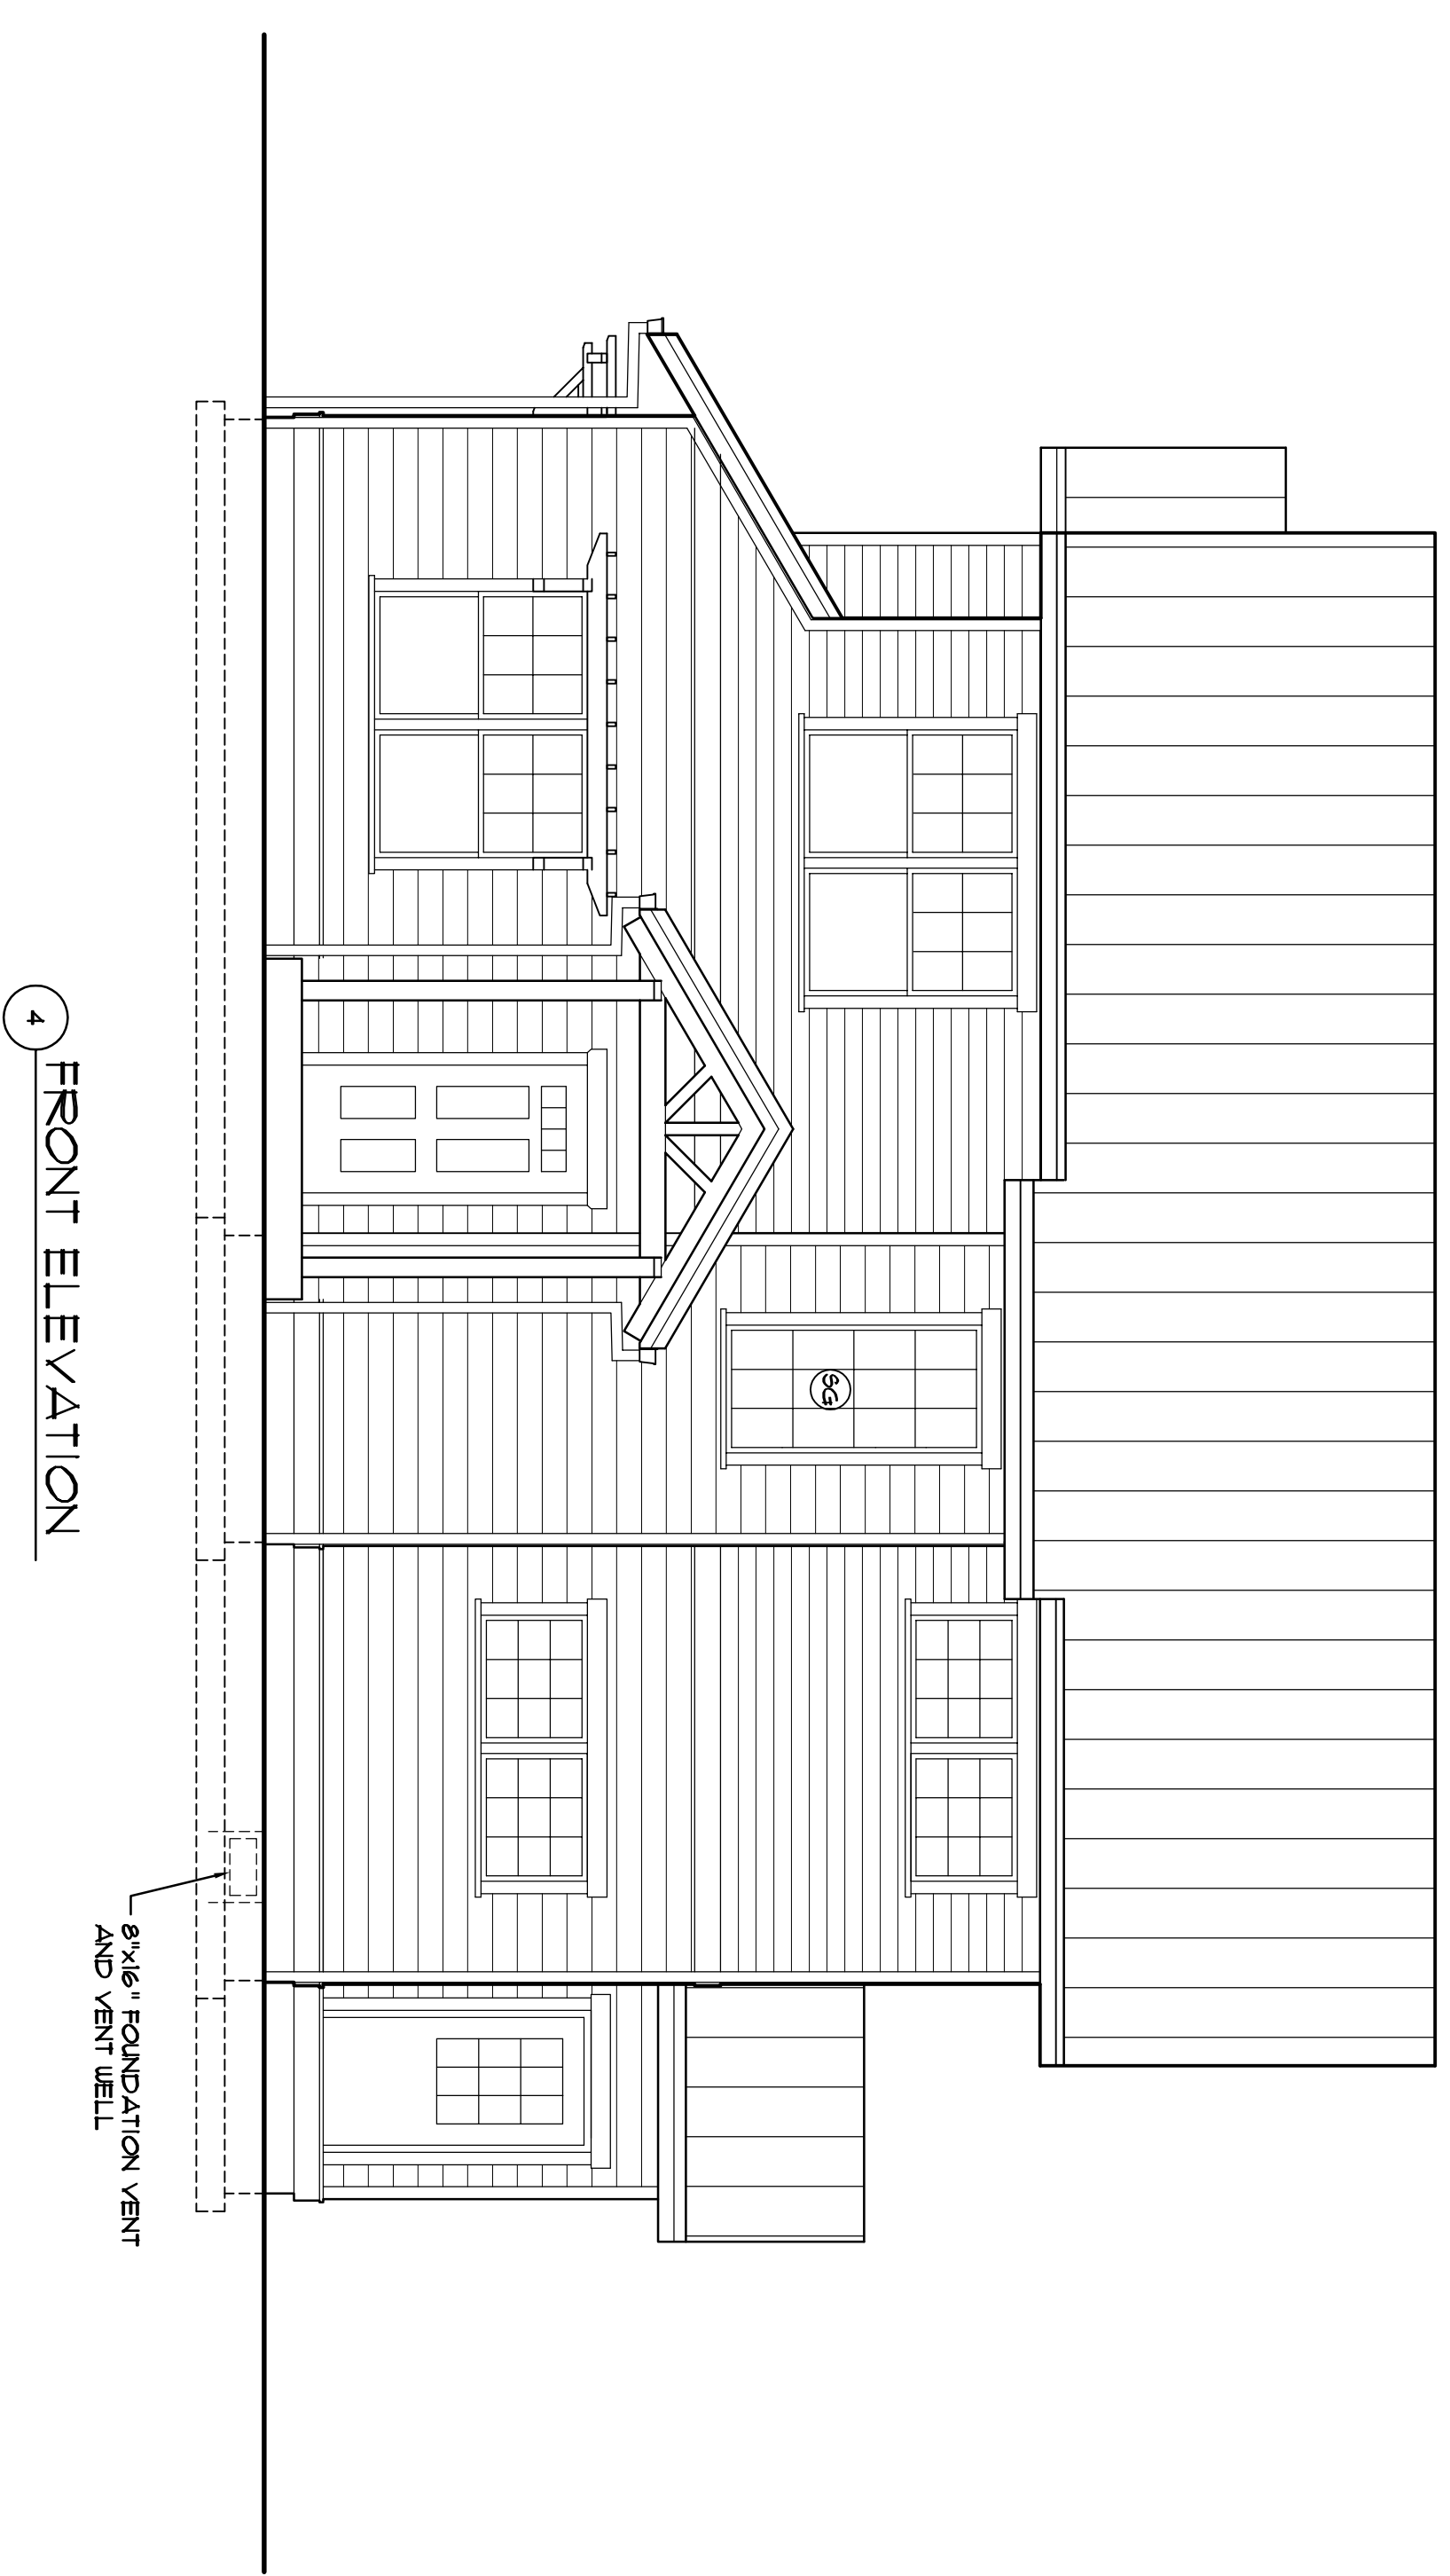

Zervos Group Architects

209 prospect street
 Seattle, WA 98122
 P: 206.464.4144
 F: 360.733.8698
 www.zervosgroup.com

Architecture
 Interior Design
 Planning

6455 REGISTERED ARCHITECT
 SHARON C. ROBINSON
 STATE OF WASHINGTON

SCALE: 1/4" = 1'-0"

0 4

WILD ROSE MEADOW
 4 BEDROOM
 OPAL COMMUNITY
 LAND TRUST
 ELEVATIONS

LOG NO.
 DRAWN
 CHECKED
 REV.
 DATE 08/03/09

FILE NO.
 A3.1

6/2007