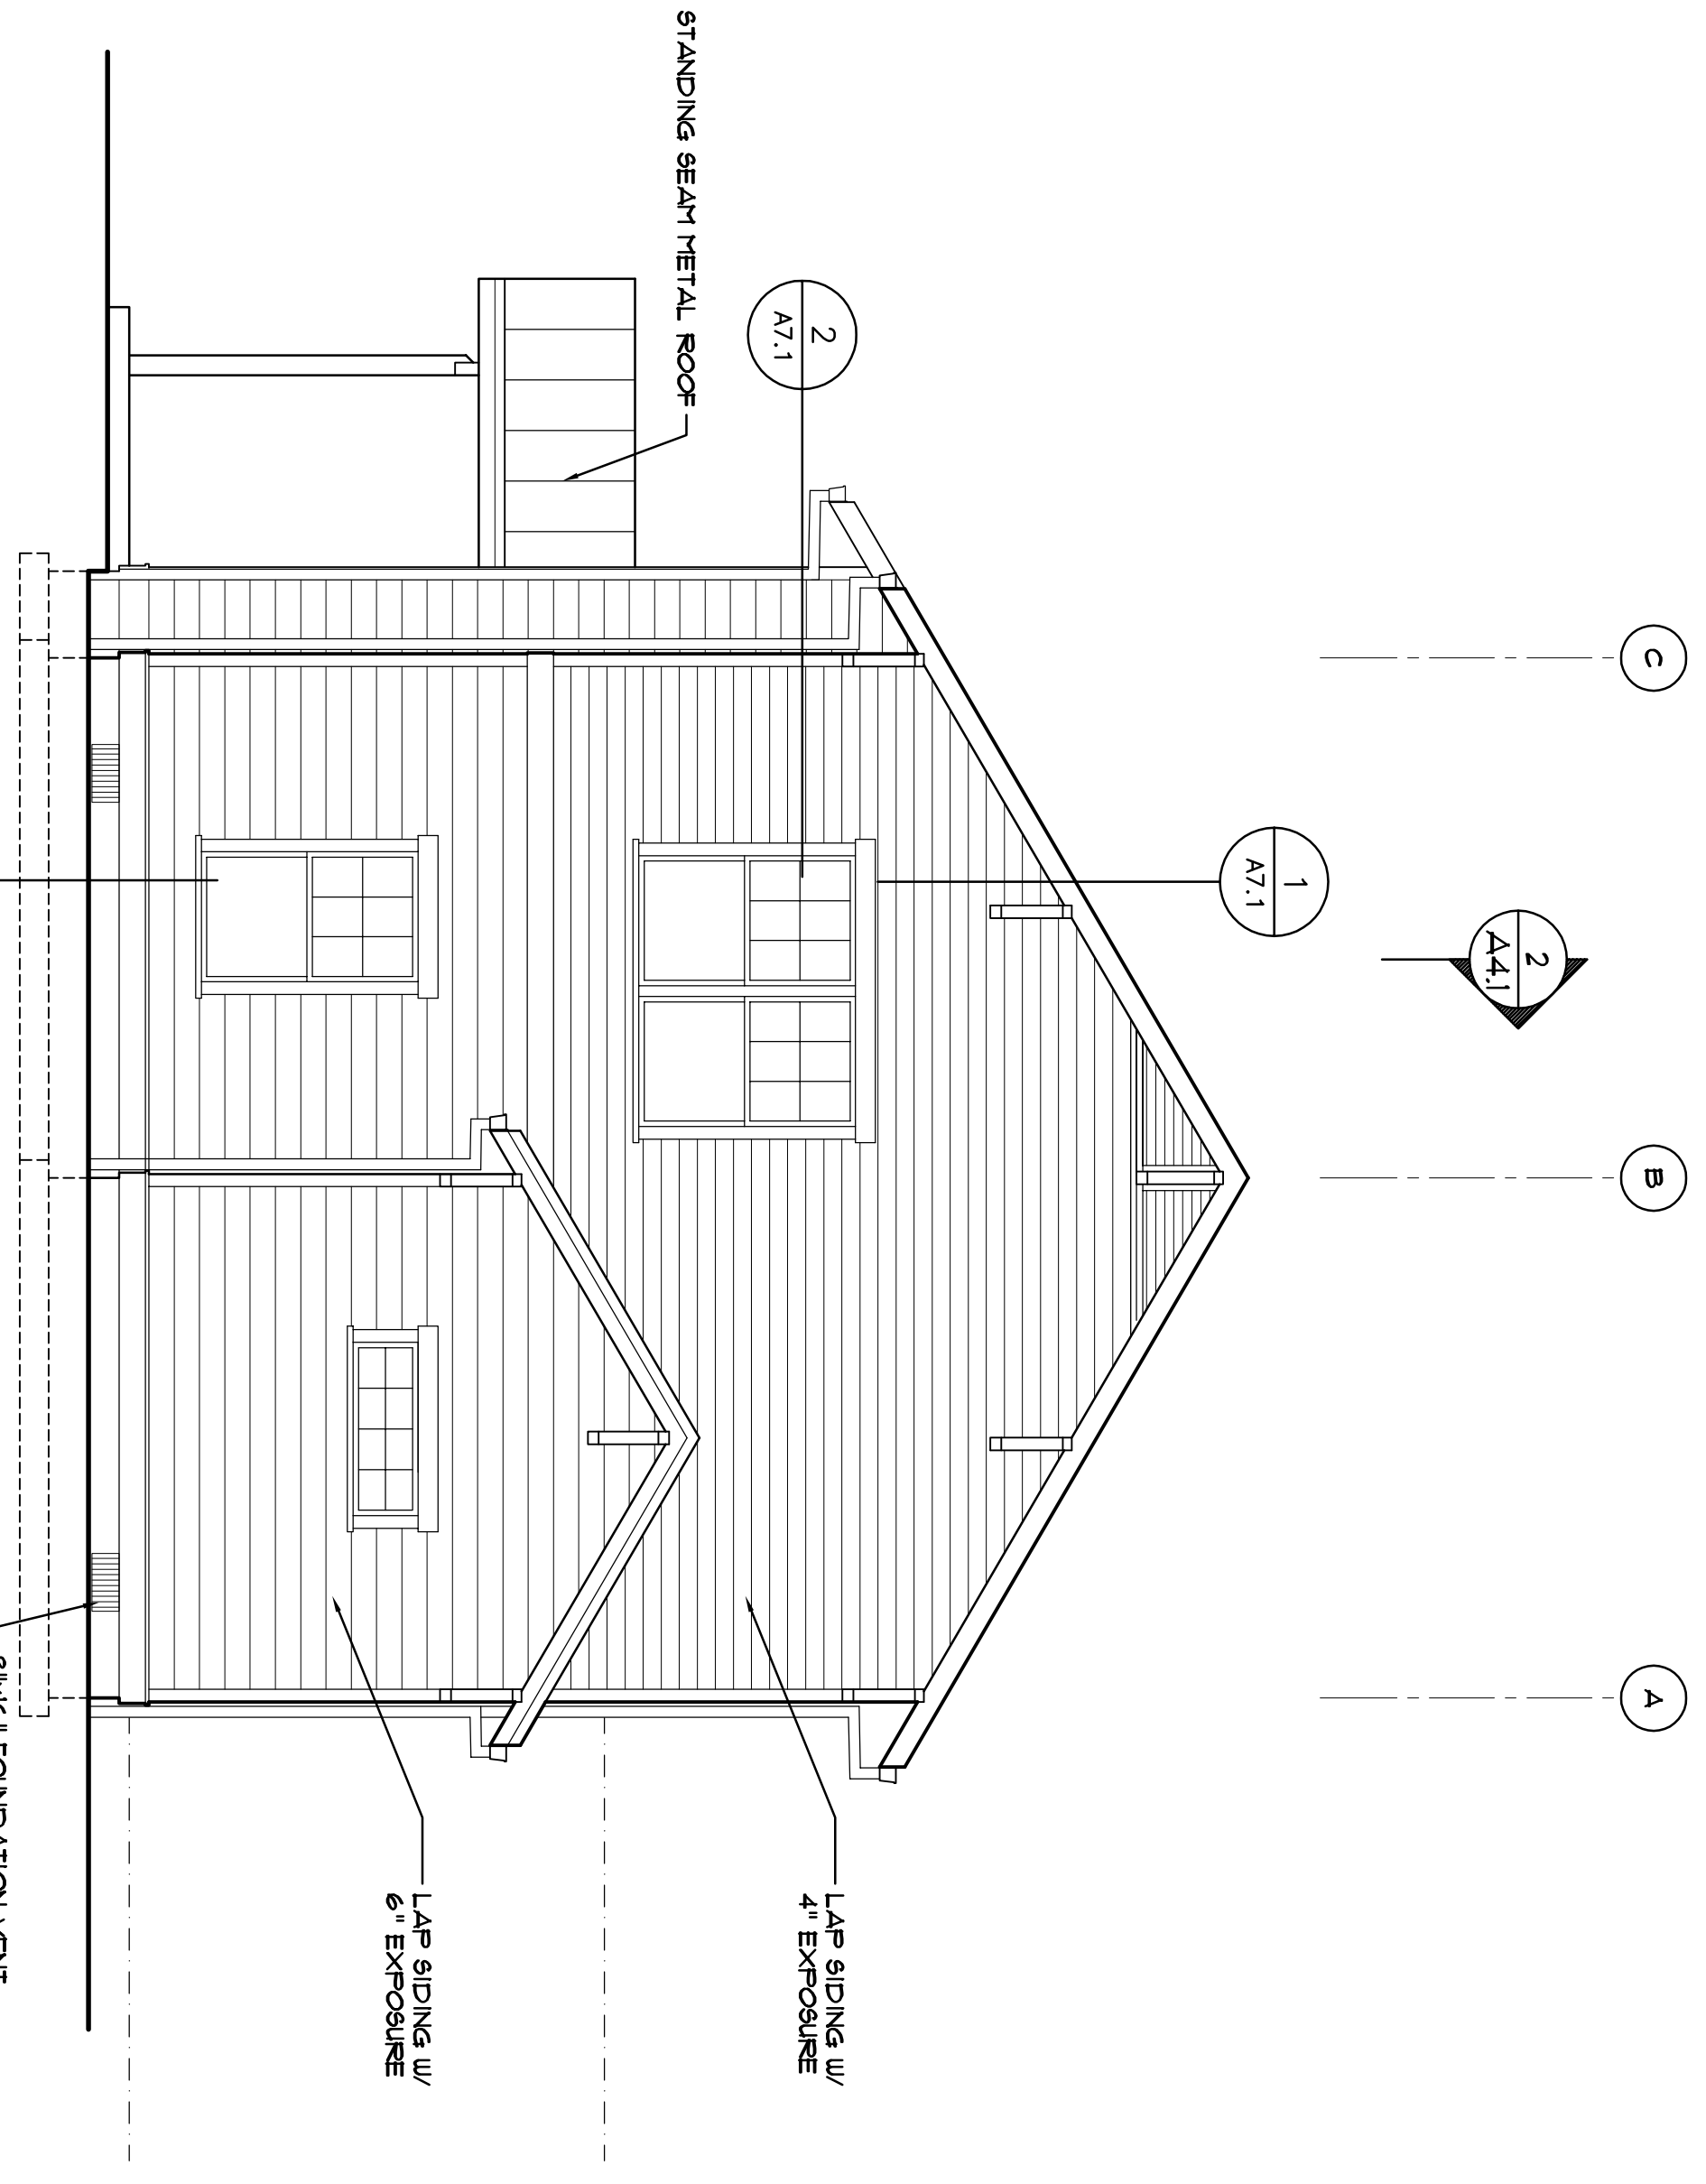

Zervos Group Architects

209 prospect street
 Seattle, WA 98122
 P: 206.464.4144
 F: 360.733.8698
 www.zervosgroup.com

Architecture
 Interior Design
 Planning

6455 REGISTERED ARCHITECT
 SHARON C. ROBINSON
 STATE OF WASHINGTON

SCALE: 1/4" = 1'-0"

0 4

WILD ROSE MEADOW
 4 BEDROOM
 OPAL COMMUNITY
 LAND TRUST
 ELEVATIONS

LOG NO.
 DRAWN
 CHECKED
 REV.
 DATE 08/03/09

FILE NO.
 A3.1

6/2007